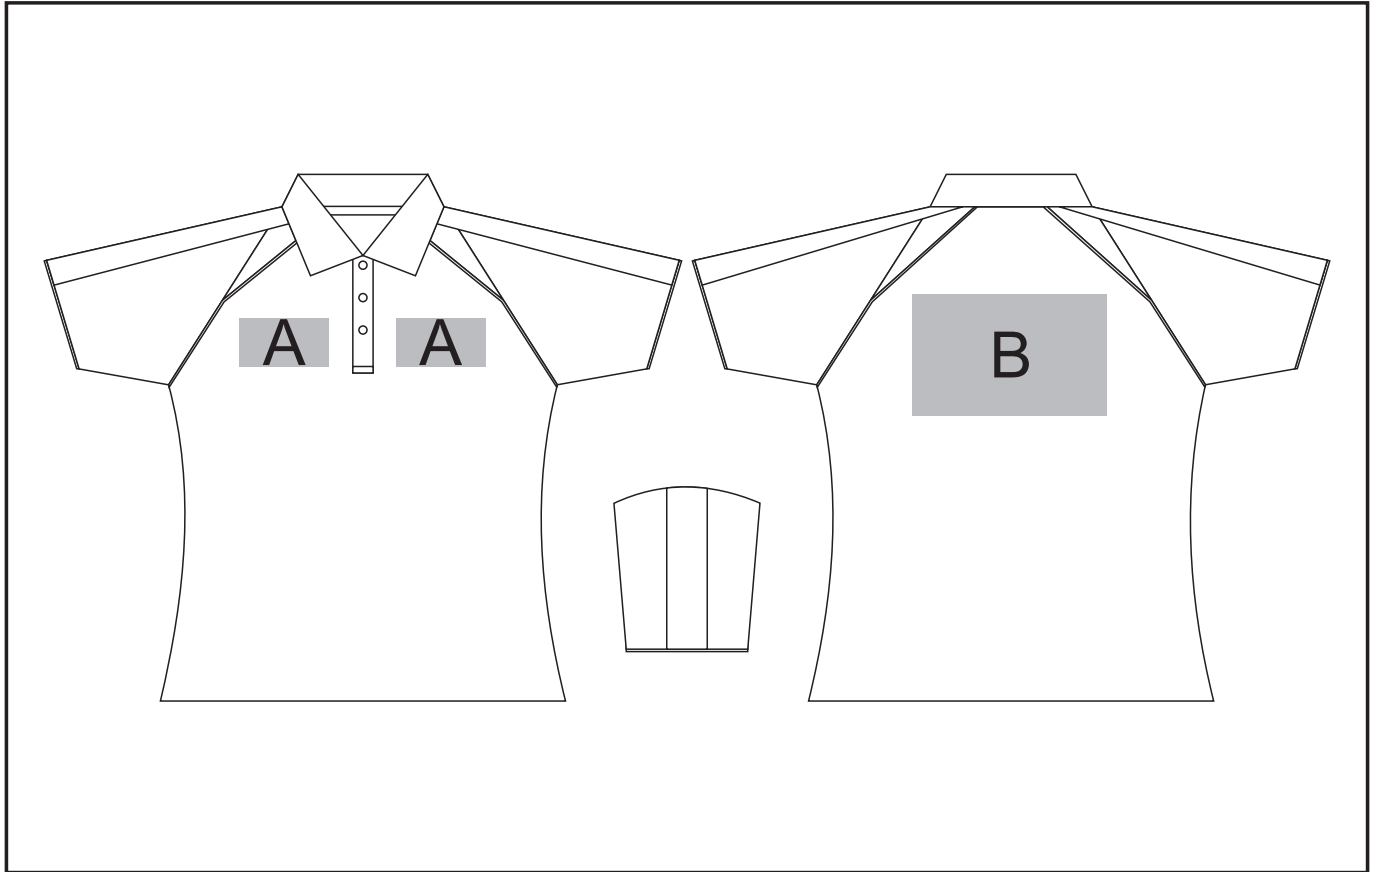

BIZ-4853

Triton Golf Shirt Ladies

Need to know:

- Includes 1-Position Embroidery **OR** 1-Position Digital Transfer (setup fee applies)
- **EMB/DTC inclusive parameters: Left/Right Chest = 100mm x 100mm OR Back = 8000mm²**
- **No branding on the sleeves**

Branding Options:

Position A

1. Embroidery (EMB) - 9 colours
Size: 100mm diameter
2. Screen Print (SC) - 6 colours
Size: 100mm wide x 60mm high
3. Digital Transfer Clothing (DTC) - Full colour
Size: 100mm wide x 100mm high

Position B

1. Embroidery (EMB) - 9 colours
Size: 200mm wide x 150mm high
2. Screen Print (SC) - 6 colours
Size: 240mm wide x 150mm high
3. Digital Transfer Clothing (DTC) - Full colour
Size: 210mm wide x 148mm high